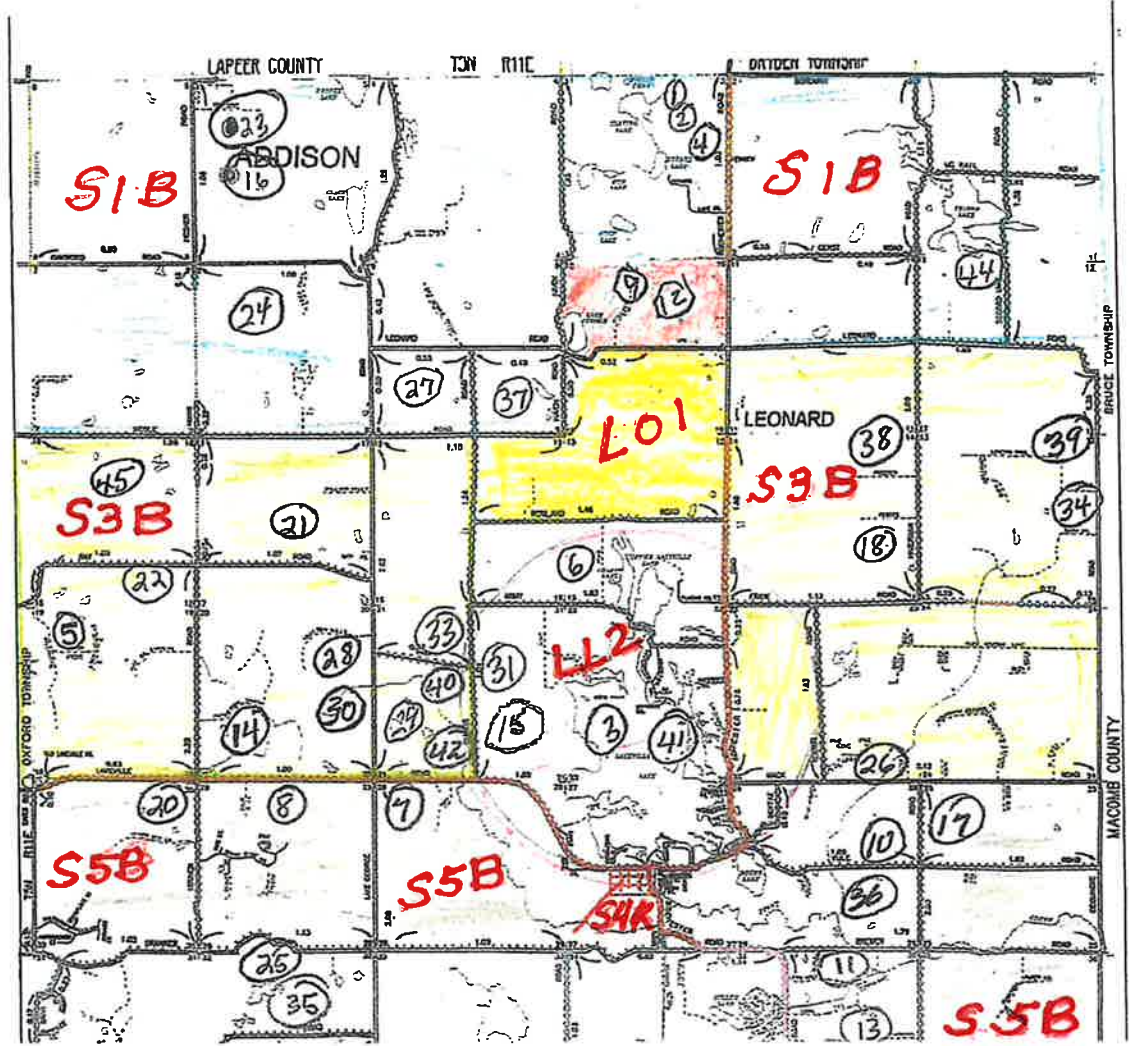

**Addison Township including (Village of Leonard)**

**Vacant Land Sales 3/31/2019- 4/1/-2021**

**ECF Neighborhoods in Red**

**Larger ECF Neighborhoods Noted Above**

**S1B, S3B, S5B and Lakeville Lake(Circle in Middle)**